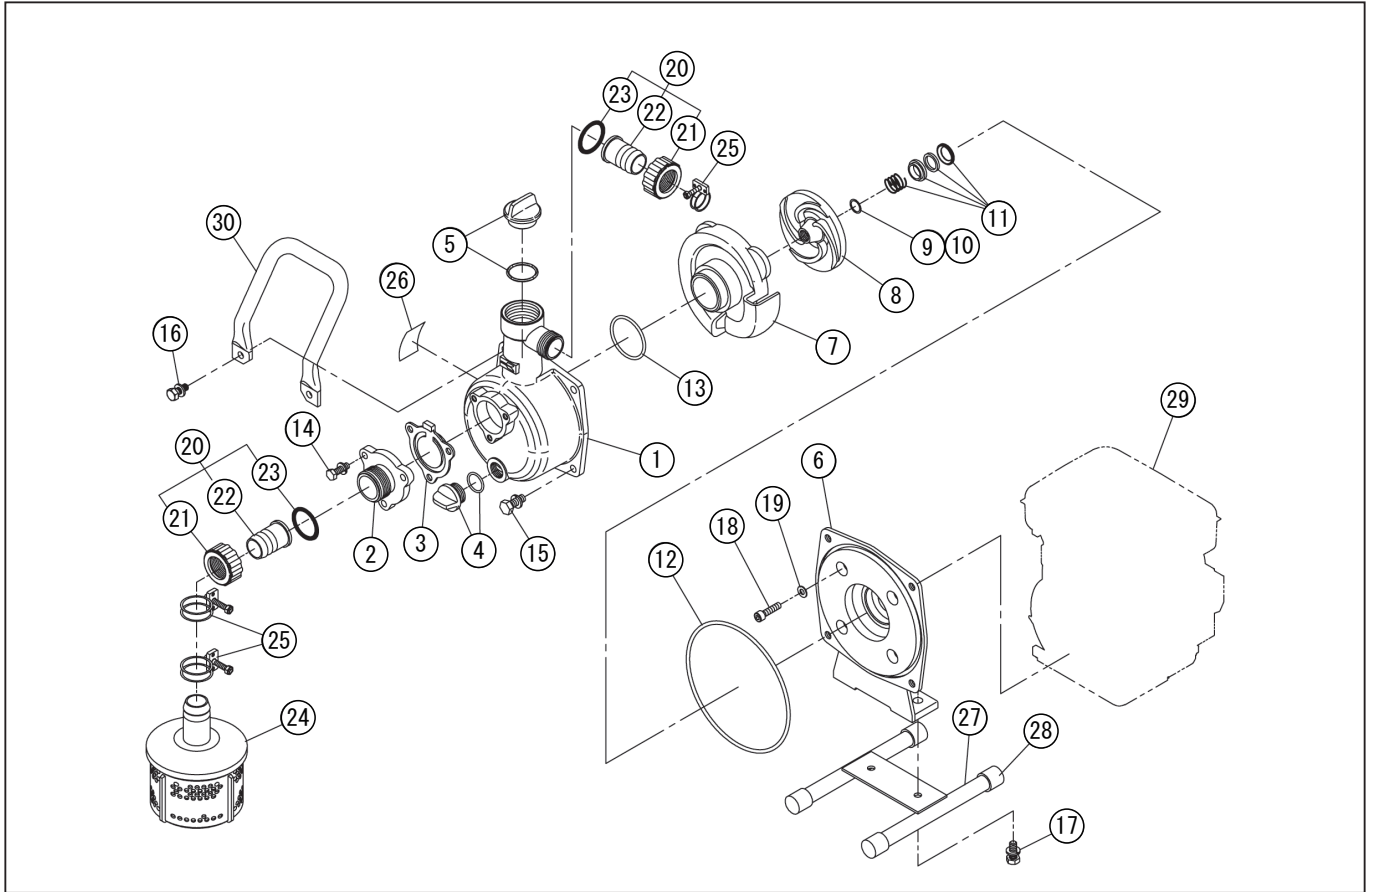

DWG No.012911907 MODELE:SEV-25L FORM:SEV-25L-BAC-0

No.	PARTS CODE	PARTS NAME	QTY	MATERIAL/SIZE	LIST PRICE	REMARKS
1	0113329	PUMP CASING	1	ADC	4,100	
2	0113325	SUCTION FLANGE	1	ADC	700	
3	0113326	CHECK VALVE	1	NBR	600	
4	0148010	15A PLUG SET	1		235	
5	0118450	32A PLUG SET	1		470	
6	0114992	FLANGE BRACKET	1	ADC	2,300	
7	0112528	VOLUTE CASING	1	ADC	1,100	
8	0114993	IMPELLER	1	ADC	650	
9	0140251	IMPELLER ADJUSTING WASHER	1	BS T=0.3	100	
10	0121628	IMPELLER ADJUSTING WASHER	1	BS T=0.6	100	
11	0116054	MECHANICAL SEAL	1	HG-12	1,900	
12	890255031	O-RING	1	1517-31 NBR	250	
13	889855042	O-RING	1	P42 NBR	100	
14	743119032	HEXAGON BOLT	3	M6X20 SWRM	100	
15	743119045	HEXAGON BOLT	2	M8X20 SWRM	100	
16	743119046	HEXAGON BOLT	2	M8X22 SWRM	100	
17	743119043	HEXAGON BOLT	2	M8X16 SWRM	100	
18	734532274	HEXAGON SOCKET BOLT	4	M5X40 CS	100	
19	854255005	SEAL WASHER	4	φ 5	100	
20	0348124	COUPLING SET	2	25MM	550	
21	0340781	COUPLING	2	ABS	300	
22	0340782	HOSE NIPPLE	2	ABS	150	
23	0340065	COUPLING PACKING	2	CR	100	
24	0118193	STRAINER SET	1		850	
25	940019032	HOSE BAND	3	φ 32	150	
26	0121765	NAME PLATE	1		100	
27	0118267	BASE SET	1		1,400	
28	0112576	PIPE RUBBER	4	NBR 70 °	100	
29	0121638	ENGINE	1	KOSHIN KC26-B0	-	
30	0114277	HANDLE	1		1,600	

◆ Bare engine can not be supplied

DWG No.012911907 MODELE:SEV-25L FORM:SEV-25L-BAC-0

No.	PARTS CODE	PARTS NAME	QTY	MATERIAL/SIZE	LIST PRICE	REMARKS
	0121746	PACKING CASE	1		1,300	

◆ Bare engine can not be supplied